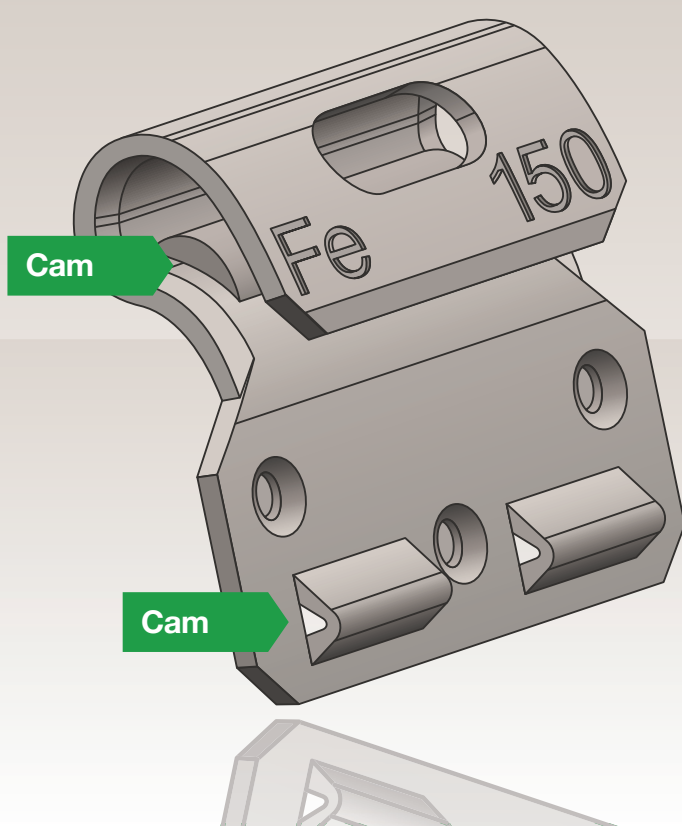

# steel balance weights

'cam-back' clip technology - high retention performance

**TRAX**

Leaders in **balance weight**  
innovation and design

Tel: +44 1686 610169  
Email: [sales@traxjh.com](mailto:sales@traxjh.com)  
[www.traxjh.com](http://www.traxjh.com)

**TRAX**  
balance weight technology